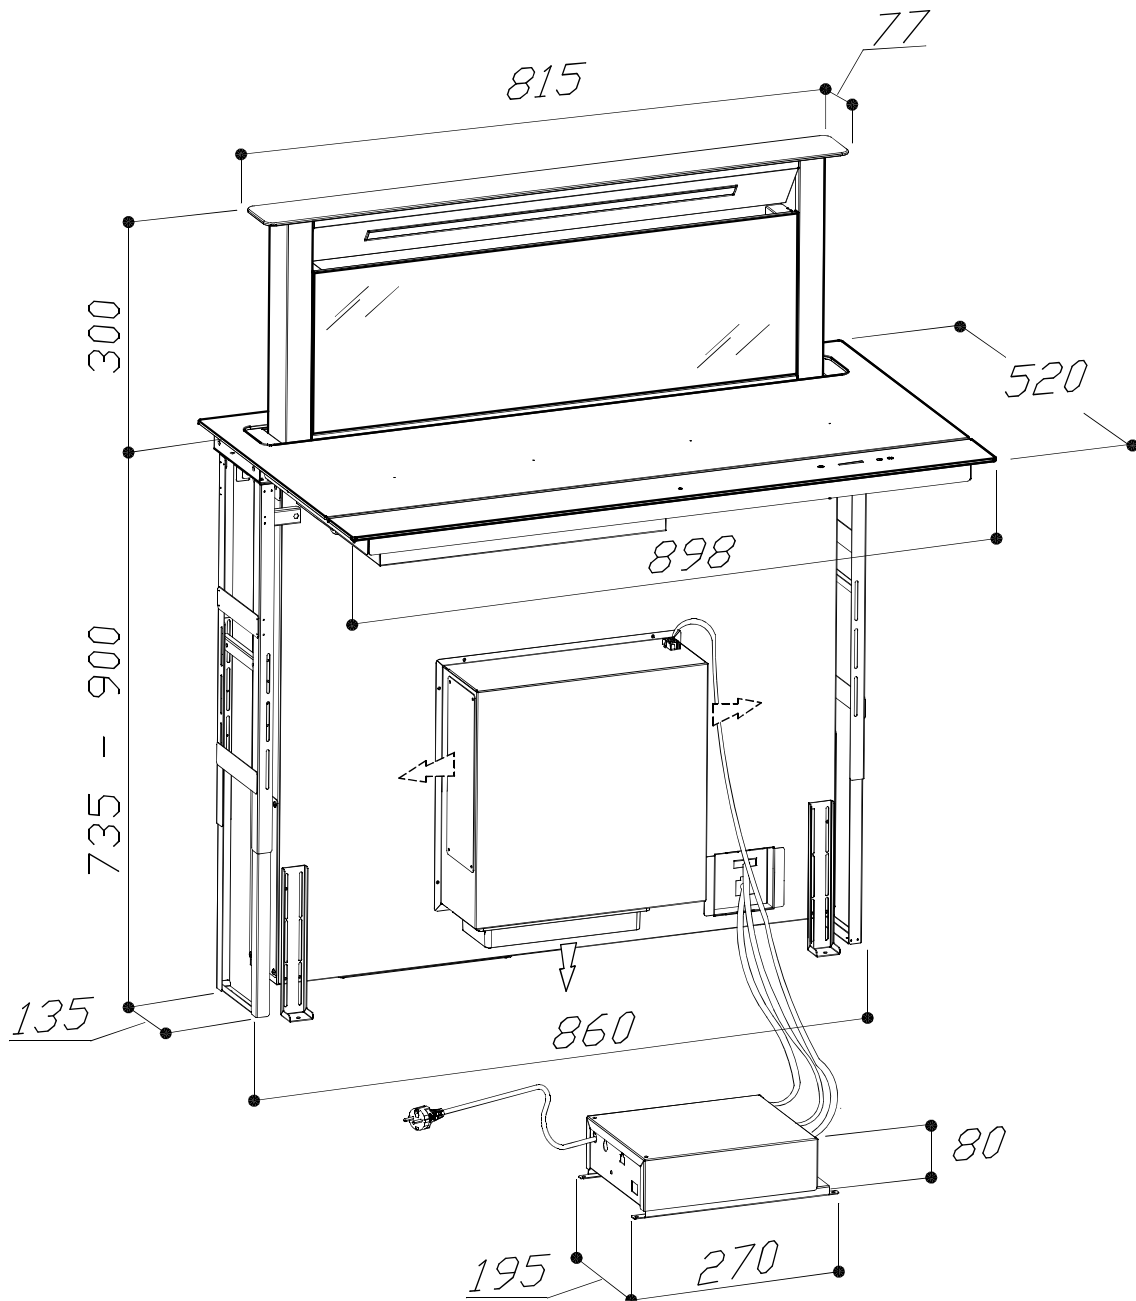

S-DDH1

Motor on board

B4 - WHITE

Apertura Top: 860mm X 490mm
Rectangular opening: 860mm X 490mm

06/2025